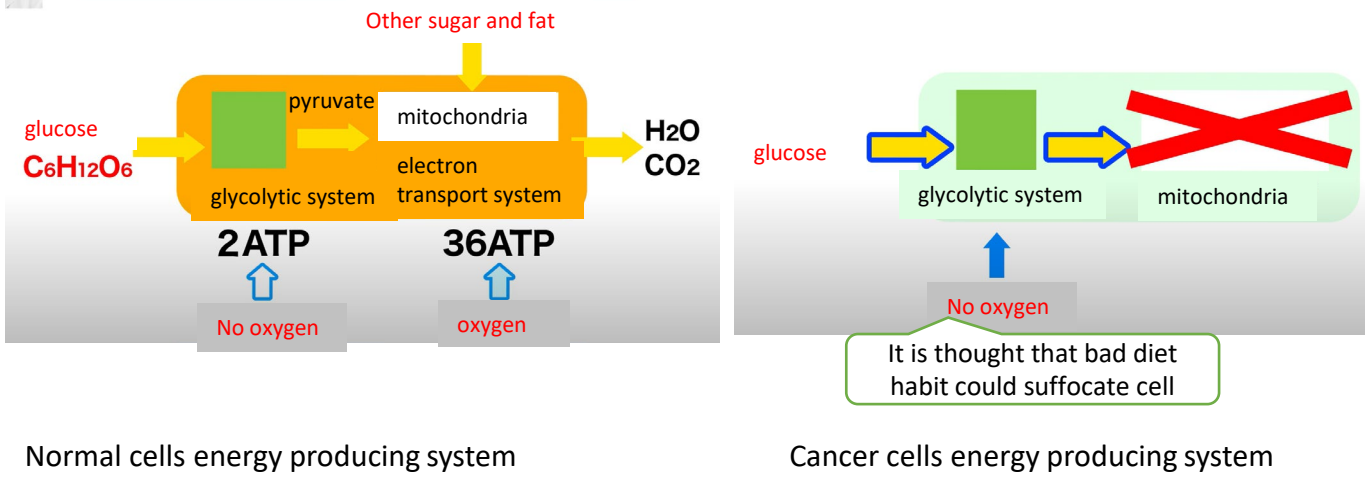

About the video of Dr. Shirakawa's study

1, difference between normal cells and cancer cells

-> It is important to increase and activate mitochondria in cell system

2, experiment on mouse

Bio Plus(fiber and biotics) activate mitochondria, which boost immune system by Dr. Shirakawa and a thesis on Science magazine

3, mind-gut connection; having good gut bacteria enhances brain function

JW bio plus boosts brain function by cleansing and regulating the intestinal environment

JWT stimulate muscle to produce myokine and activate mitochondria, which strengthen brain function