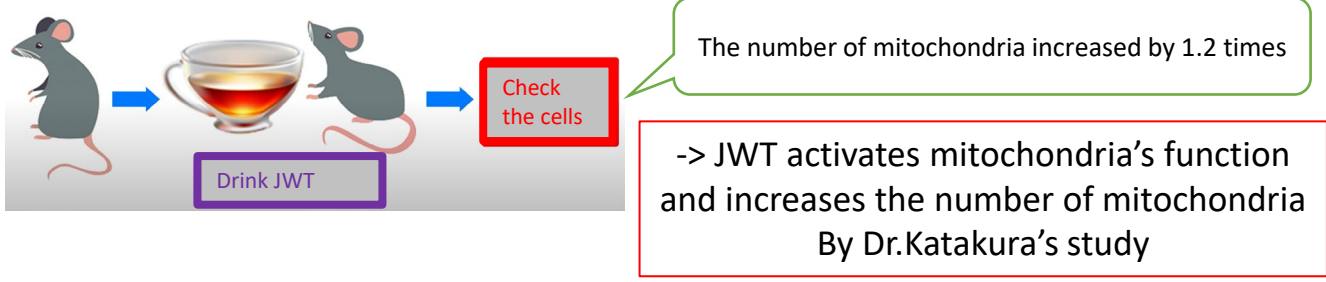

About the video of Dr. Shirakawa's study

1, difference between normal cells and cancer cells

-> It is important to increase and activate mitochondria in cell system

2, experiment on mouse

Bio Plus(fiber and biotics) activate mitochondria, which boost immune system by Dr. Shirakawa and a thesis on Science magazine

3, mind-gut connection; having good gut bacteria enhances brain function

JW bio plus boosts brain function by cleansing and regulating the intestinal environment

JWT stimulate muscle to produce myokine and activate mitochondria, which strengthen brain function